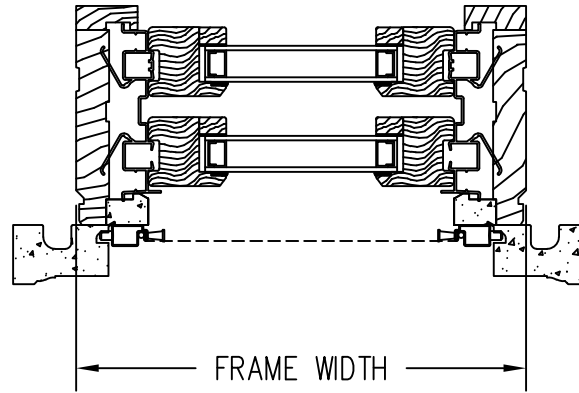

MAJESTIC II WOOD DOUBLE HUNG - VENT
CPVC TRIM OPTION

HEAD & SILL

JAMBS