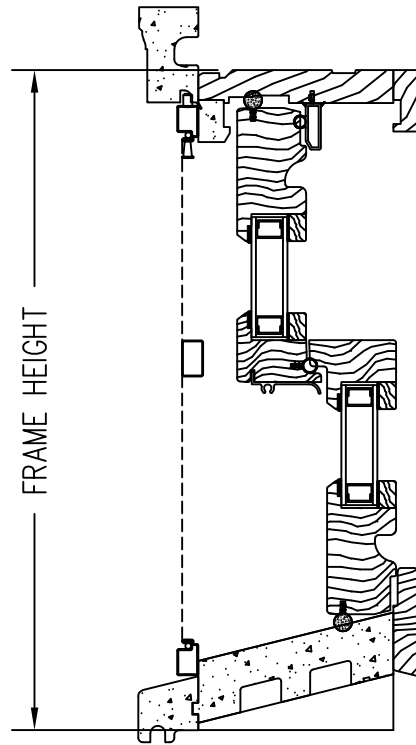

MAJESTIC II WOOD DOUBLE HUNG - VENT
CPVC TRIM OPTION

HEAD & SILL

JAMBS